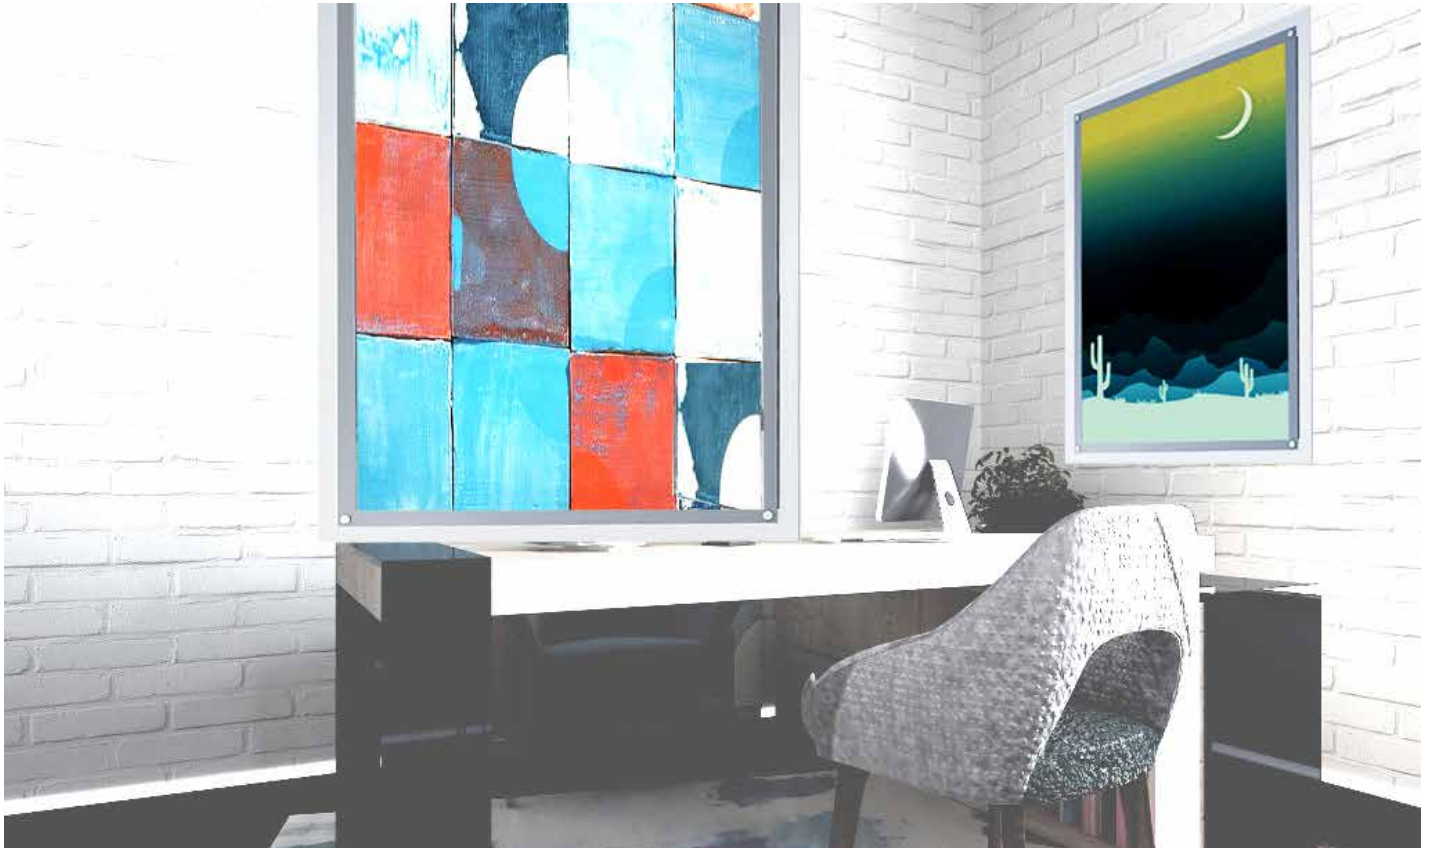

PROFILES FOR INSTALLATION

MAXIMUM SIZE AND PROPORTIONS

WIDTH 78" X HEIGHT 39"

MINIMUM SIZE AND PROPORTIONS

W 8" X H 8"

MAXIMUM SIZE AND PROPORTIONS

WIDTH 118" X HEIGHT 23"

ADDITIONAL FEATURES:

Standard 12V / 24V Standard Power or 12V / 24V High Power depending on the application and color temperature selected.

*Dualsided Illumination available upon request.

Optional Specifications

COLOR TEMPERATURES:

- 2400K   4800K
- 2700K   5300K
- 3500K   6500K
- 4000K   7500K UV (Ultraviolet)
- 4400K   RGB, RGBW and Color Tuning