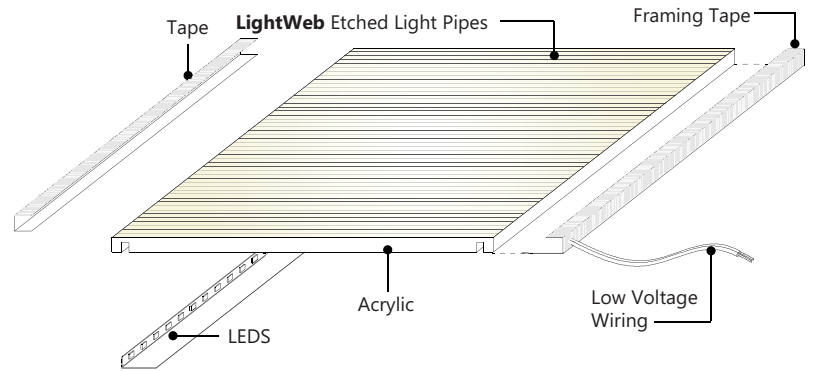

FEATURES:

- Single Sided Illumination
- Medium and Small Sizes
- Low Power
- Input Voltage: LED 12V / 24V
- Easy Installation and assembly with standoffs.

COMPATIBLE POWER SUPPLIES:

DMX-Compatible
DALI Accessible
Magnetic Low Voltage
Remote Control In-Line Dimmer
0-10V Dimmable
Electronic Static

PROFILES FOR INSTALLATION

MAXIMUM SIZE AND PROPORTIONS

WIDTH 78" X HEIGHT 39"

MINIMUM SIZE AND PROPORTIONS

W 8" X H 8"

MAXIMUM SIZE AND PROPORTIONS

WIDTH 118" X HEIGHT 23"

ADDITIONAL FEATURES:

- 2400K 4800K
- 2700K 5300K
- 3500K 6500K
- 4000K 7500K UV (Ultraviolet)
- 4400K RGB, RGBW and Color Tuning

General Specifications (LightPanel™ Only)

LIGHT WEB TECHNOLOGY™:

3D etched patterns to evenly distribute light throughout the panel. Patterns available are GRID, DOT and MICRODOT™