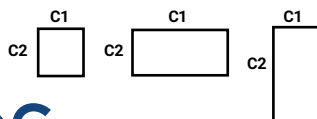

NAME:	PROJECT NAME:	ADDRESS:

PHONE:	PROJECT LOCATION:	CITY:

EMAIL:	ANTICIPATED DELIVERY DATE:	ZIP CODE:

COMPANY NAME:	PROJECT ARCHITECT:	FREIGHT METHOD:

	A	B	C1	C2	D	E	F	G	H	I	J	K	L	M
QTY	PANEL TYPE	LED POWER	DIMENSIONS (INCHES) TOP SIDE		COLOR TEMP	DIFFUSER	WATER-PROOF	LED SIDES	CORD COLOR	CORD LENGTH	UL RATING	CORD LOCATION	POWER SUPPLY	IF CURVED PANEL SPECIFY RADIUS (INCHES)
5	LP	SP-12V	48	50	2700	NO	YES	4SL	BC	ST	UL	TL	DHW	20

EXAMPLE:

A	-	B	-	C1	x	C2	-	D	-	E	-	F	-	G	-	H	-	I	-	J	-	K	-	L	-	M	SITE VOLTAGE:	
↓		↓		↓	x	↓		↓		↓		↓		↓		↓		↓		↓		↓		↓		↓		
LP	-	SP-12V	-	108	x	60	-	2700	-	NO	-	YES	-	4SL	-	BC	-	ST	-	UL	-	TL	-	DHW	-	20		

KEY:

A. PANEL TYPE

- **LP - BASIC** LightPanel™
- **LF - FRAMED**
  LightPanel™ with C Channel 7/16"
  LightPanel™ with J1 Channel 1/4"
  LightPanel™ with J2 Channel 5/16"
- **LF - MEDIA FRAME**
  GRAPHIX LightPanel™ -3/4" x 3/4"
  SLIM IMAGEART LightPanel™ -1 - 3/8" x 15/16"
  IMAGEART LightPanel™ -1 - 3/8" x 1 - 1/4"
  WINDOW LightPanel™ with Square Profile
  ACRYLIC LightPanel™ with Clear Acrylic Frame
  MAGNETIC LightPanel™ with Magnetic Frame
  FABRIK LightPanel™ eos Fabric Light Box
  SKY LightPanel™ - Suspended Frame
- **CP - CRYSTAL** LightPanel™
- **CF - CRYSTAL** LightPanel™ with C Channel 7/16"

B. LED POWER

- **SP-12V** - 12V Standard Power
- **SP-24V** - 24V Standard Power
- **HP-12V** - 12V High Power
- **HP-24V** - 24V High Power

C. DIMENSIONS (GENERATED BY CLIENT)

C1- Top Dimension

C2- Side Dimension

* For shapes indicated below, shapes that are not illustrated are considered custom and require CAD