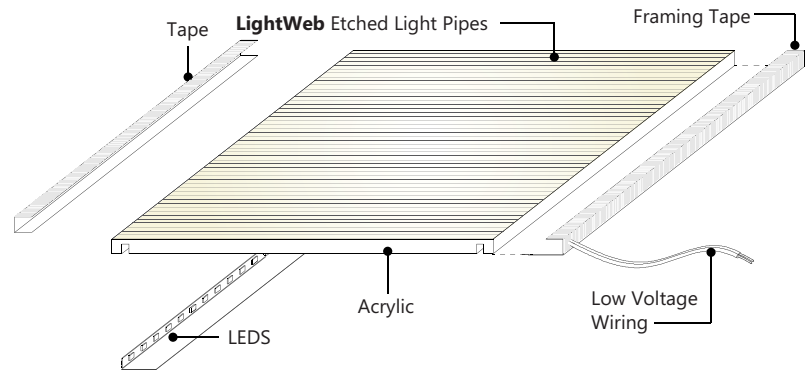

General Features

GRAPHIX MEDIA FRAME CORNER FRONT DETAIL

GRAPHIX MEDIA FRAME CORNER BACK DETAIL

GRAPHIX MEDIA FRAME CROSS SECTION

GRAPHIX MEDIA FRAME MOUNTING BRACKET

VISIBLE GRAPHIC AREA

LAYOUT SCHEME

GRAPHIX MEDIA FRAME MAXIMUM AND MINIMUM SIZES

<p>MAXIMUM SIZE AND PROPORTIONS WIDTH 78" X HEIGHT 39"</p>	
<p>MINIMUM SIZE AND PROPORTIONS WIDTH 4" X HEIGHT 4"</p>	<p>MAXIMUM SIZE AND PROPORTIONS WIDTH 157" X HEIGHT 23"</p>

General Specifications (LightPanel™ Only)

LIGHT WEB TECHNOLOGY™:

3D etched patterns to evenly distribute light throughout the panel. Patterns available are GRID, DOT and MICRODOT™

MAXIMUM SIZE:

The maximum size is determined by the frame size
78" x 39" / 157" x 23"