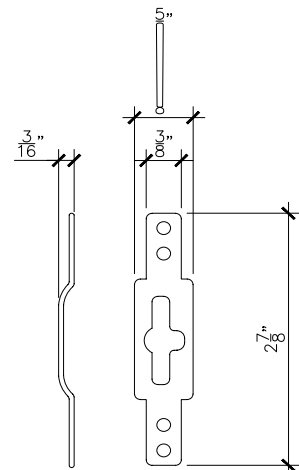

General Features

GRAPHIX MEDIA FRAME CORNER FRONT DETAIL

GRAPHIX MEDIA FRAME CORNER BACK DETAIL

GRAPHIX MEDIA FRAME CROSS SECTION

GRAPHIX MEDIA FRAME MOUNTING BRACKET

VISIBLE GRAPHIC AREA

LAYOUT SCHEME

GRAPHIX MEDIA FRAME MAXIMUM AND MINIMUM SIZES

<p>MAXIMUM SIZE AND PROPORTIONS WIDTH 78" X HEIGHT 39"</p>	
<p>MINIMUM SIZE AND PROPORTIONS WIDTH 4" X HEIGHT 4"</p>	<p>MAXIMUM SIZE AND PROPORTIONS WIDTH 157" X HEIGHT 23"</p>

General Specifications (LightPanel™ Only)

LIGHT WEB TECHNOLOGY™:

3D etched patterns to evenly distribute light throughout the panel. Patterns available are GRID, DOT and MICRODOT™

MAXIMUM SIZE:

The maximum size is determined by the frame size
78" x 39" / 157" x 23"

B. LED POWER

- SP-12V** - 12V Standard Power
- SP-24V** - 24V Standard Power
- HP-12V** - 12V High Power
- HP-24V** - 24V High Power

C. DIMENSIONS (GENERATED BY CLIENT)

C1- Top Dimension

C2- Side Dimension