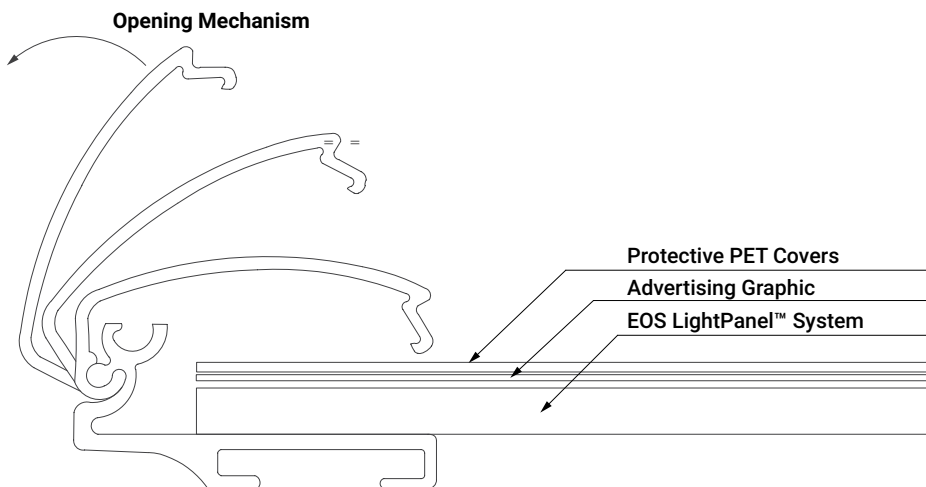

GRAPHIX MEDIA FRAME MOUNTING BRACKET

GRAPHIX MEDIA FRAME CROSS SECTION