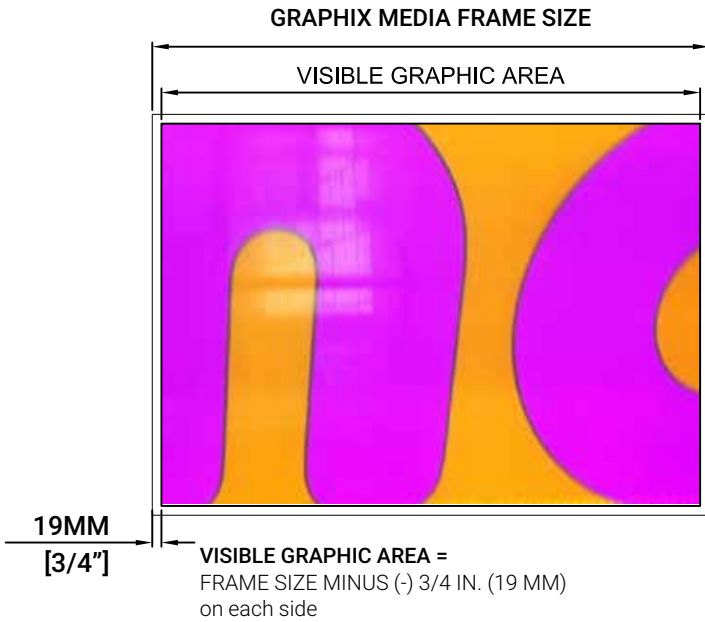

GRAPHIX MEDIA FRAME LightPanel™ System

The **GRAPHIX MEDIA FRAME** LightPanels™ are designed to give designers options to display graphics and media.

The **GRAPHIX MEDIA FRAME** LightPanel™ is a Snap Frame that accomadates graphics and promotional signage and materials. The media graphics are backlit by evenly distributed light for beautiful displays that promote product or display artwork.

General Features

GRAPHIX MEDIA FRAME CORNER FRONT DETAIL

GRAPHIX MEDIA FRAME CORNER BACK DETAIL

GRAPHIX MEDIA FRAME CROSS SECTION

GRAPHIX MEDIA FRAME MOUNTING BRACKET

VISIBLE GRAPHIC AREA

LAYOUT SCHEME

GRAPHIX MEDIA FRAME MAXIMUM AND MINIMUM SIZES

<p>MAXIMUM SIZE AND PROPORTIONS WIDTH 78" X HEIGHT 39"</p>	
<p>MINIMUM SIZE AND PROPORTIONS WIDTH 4" X HEIGHT 4"</p>	<p>MAXIMUM SIZE AND PROPORTIONS WIDTH 157" X HEIGHT 23"</p>

General Specifications (LightPanel™ Only)

LIGHT WEB TECHNOLOGY™:

3D etched patterns to evenly distribute light throughout the panel. Patterns available are GRID, DOT and MICRODOT™

MAXIMUM SIZE:

The maximum size is determined by the frame size
78" x 39" / 157" x 23"