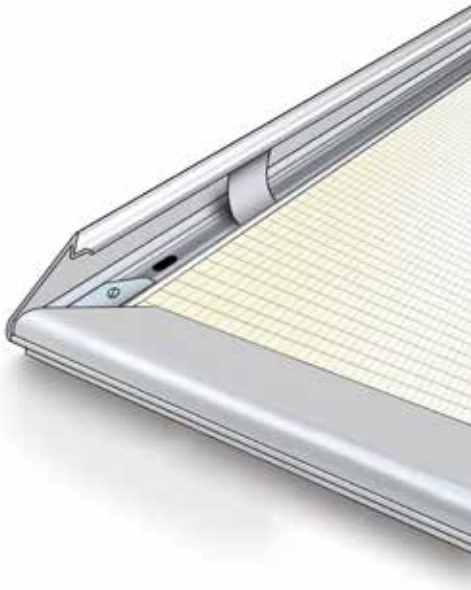

GRAPHIX MEDIA FRAME LightPanel™ System

The **GRAPHIX MEDIA FRAME** LightPanels™ are designed to give designers options to display graphics and media.

The **GRAPHIX MEDIA FRAME** LightPanel™ is a Snap Frame that accomadates graphics and promotional signage and materials. The media graphics are backlit by evenly distributed light for beautiful displays that promote product or display artwork.

The **GRAPHIX MEDIA FRAME** LightPanel™ may be used for a variety of applications that include:

Branding, Logos, Signage, Custom Fixtures, Custom Art Display, Hospitality, Retail, Healthcare, Residential, Bars , Restaurants and Commercial Interior.

General Features

GRAPHIX MEDIA FRAME CORNER FRONT DETAIL