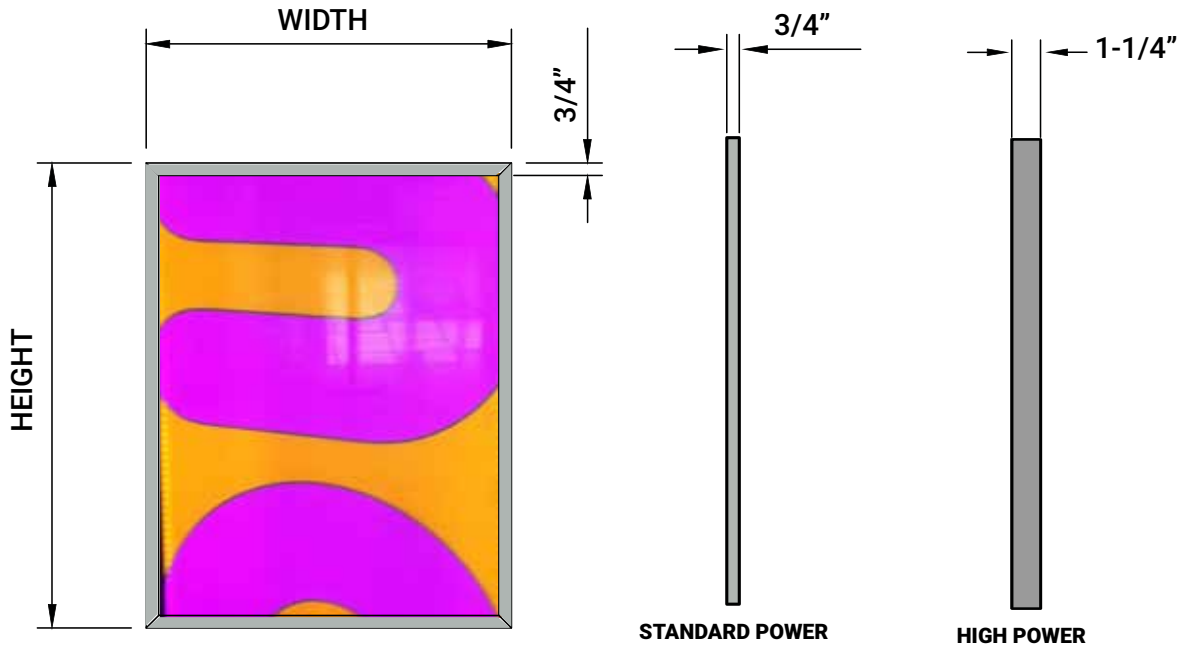

General Features

GRAPHIX MEDIA FRAME CORNER FRONT DETAIL

GRAPHIX MEDIA FRAME CORNER BACK DETAIL

GRAPHIX MEDIA FRAME CROSS SECTION

GRAPHIX MEDIA FRAME MOUNTING BRACKET

VISIBLE GRAPHIC AREA

LAYOUT SCHEME

GRAPHIX MEDIA FRAME MAXIMUM AND MINIMUM SIZES

<p>MAXIMUM SIZE AND PROPORTIONS WIDTH 78" X HEIGHT 39"</p>	
<p>MINIMUM SIZE AND PROPORTIONS WIDTH 4" X HEIGHT 4"</p>	<p>MAXIMUM SIZE AND PROPORTIONS WIDTH 157" X HEIGHT 23"</p>

General Specifications (LightPanel™ Only)

LIGHT WEB TECHNOLOGY™:

3D etched patterns to evenly distribute light throughout the panel. Patterns available are GRID, DOT and MICRODOT™

MAXIMUM SIZE:

The maximum size is determined by the frame size
78" x 39" / 157" x 23"