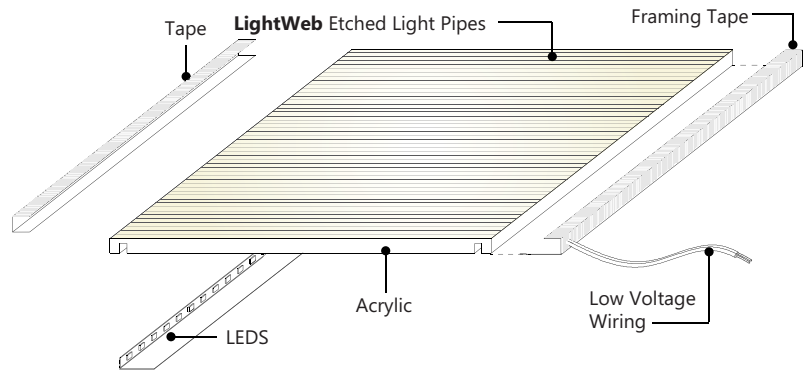

General Specifications (LightPanel™ Only)

LIGHT WEB TECHNOLOGY™:

3D etched patterns to evenly distribute light throughout the panel. Patterns available are GRID, DOT and MICRODOT™

MAXIMUM SIZE:

The maximum size is determined by the frame size
94" X 47" / 118" X 39"

MINIMUM SIZE:

6" X 6" (Ideal for Cove and Accent Lighting)

THICKNESS:

5/8"

LONG LIFE:

Over 50,000 hours = Nearly 12 years based on 12 hours a day. Once installed, the LightPanel™ System is virtually maintenance free.

WATTAGE:

4.3 W/Ft. - 12V / 24V Standard Power

5 W/ Ft. - 24V - High Power

*ask eos specialist for information on 4400k, RGB, RGBW and Color Tuning options.

POWER OUTPUT:

12VDC or 24VDC

INPUT VOLTAGE:

100V TO 480V

DIMMABLE:

The system is dimmable to <10% when matched with Dimmable Power Supplies

*hardwired MLV, 0-10V, or remote control plug in.

LEDs:

ANSI Binned LEDs from Tier 1 Suppliers

LED CRI > 80

LED CRT - 2400K - 6500K

DAMP LOCATION:

All panels are damp Location Rated when driven with a Class 2 Power Supply

HOSPITAL AND MRI SAFE:

The system contains non ferrous materials, making the LightPanel™ safe for MRI suites. The LightPanel™ Power supply must be installed remotely, up to 30 feet from the application.

SERVICE AND INSTALLATION:

Field Serviceable, typically LEDs can be replaced in the field. The LightPanel™ System can be predrilled by our production team with customer's specifications.

ADDITIONAL FEATURES:

Standard 12V / 24V Standard Power or 12V / 24V High Power depending on the application and color temperature selected.

APPROVALS AND CERTIFICATIONS:

The LightPanel™ System is UL approved. All power supplies are UL / ETL listed.

Optional Specifications

COLOR TEMPERATURES:

2400K	4800K
2700K	5300K
3500K	6500K
4000K	7500K UV (Ultraviolet)
4400K	RGB, RGBW and Color Tuning