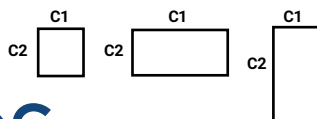

NAME:	PROJECT NAME:	ADDRESS:

PHONE:	PROJECT LOCATION:	CITY:

EMAIL:	ANTICIPATED DELIVERY DATE:	ZIP CODE:

COMPANY NAME:	PROJECT ARCHITECT:	FREIGHT METHOD:

	A	B	C1 C2		D	E	F	G	H	I	J	K	L	M
QTY	PANEL TYPE	LED POWER	DIMENSIONS (INCHES) TOP SIDE		COLOR TEMP	DIFFUSER	WATER-PROOF	LED SIDES	CORD COLOR	CORD LENGTH	UL RATING	CORD LOCATION	POWER SUPPLY	IF CURVED PANEL SPECIFY RADIUS (INCHES)
5	LP	SP-12V	48	50	2700	NO	YES	4SL	BC	ST	UL	TL	DHW	20

EXAMPLE:

A	-	B	-	C1	x	C2	-	D	-	E	-	F	-	G	-	H	-	I	-	J	-	K	-	L	-	M	SITE VOLTAGE:
↓		↓		↓		↓		↓		↓		↓		↓		↓		↓		↓		↓		↓		↓	
LP	-	SP-12V	-	108	x	60	-	2700	-	NO	-	YES	-	4SL	-	BC	-	ST	-	UL	-	TL	-	DHW	-	20	

KEY:

A. PANEL TYPE

- **LP - BASIC** LightPanel™
- **LF - FRAMED**
  LightPanel™ with C Channel 7/16"
  LightPanel™ with J1 Channel 1/4"
  LightPanel™ with J2 Channel 5/16"
- **LF - MEDIA FRAME**
  GRAPHIX LightPanel™ -3/4" x 3/4"
  SLIM IMAGEART LightPanel™ -1 - 3/8" x 15/16"
  IMAGEART LightPanel™ -1 - 3/8" x 1 - 1/4"
  WINDOW LightPanel™ with Square Profile
  ACRYLIC LightPanel™ with Clear Acrylic Frame
  MAGNETIC LightPanel™ with Magnetic Frame
  FABRIK LightPanel™ eos Fabric Light Box
  SKY LightPanel™ - Suspended Frame
- **CP - CRYSTAL** LightPanel™
- **CF - CRYSTAL** LightPanel™ with C Channel 7/16"

B. LED POWER

- **SP-12V** - 12V Standard Power
- **SP-24V** - 24V Standard Power
- **HP-12V** - 12V High Power
- **HP-24V** - 24V High Power

C. DIMENSIONS (GENERATED BY CLIENT)

- **C1**- Top Dimension
- **C2**- Side Dimension

* For shapes indicated below, shapes that are not illustrated are considered custom and require CAD