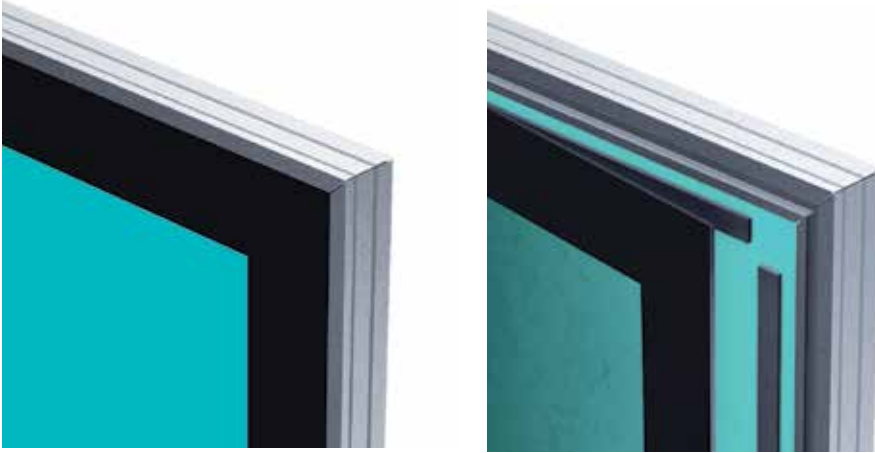

PROFILES FOR INSTALLATION

COMPATIBLE POWER SUPPLIES:

- DMX-Compatible
- DALI Accessible
- Magnetic Low Voltage
- Remote Control In-Line Dimmer
- 0-10V Dimmable
- Electronic Static