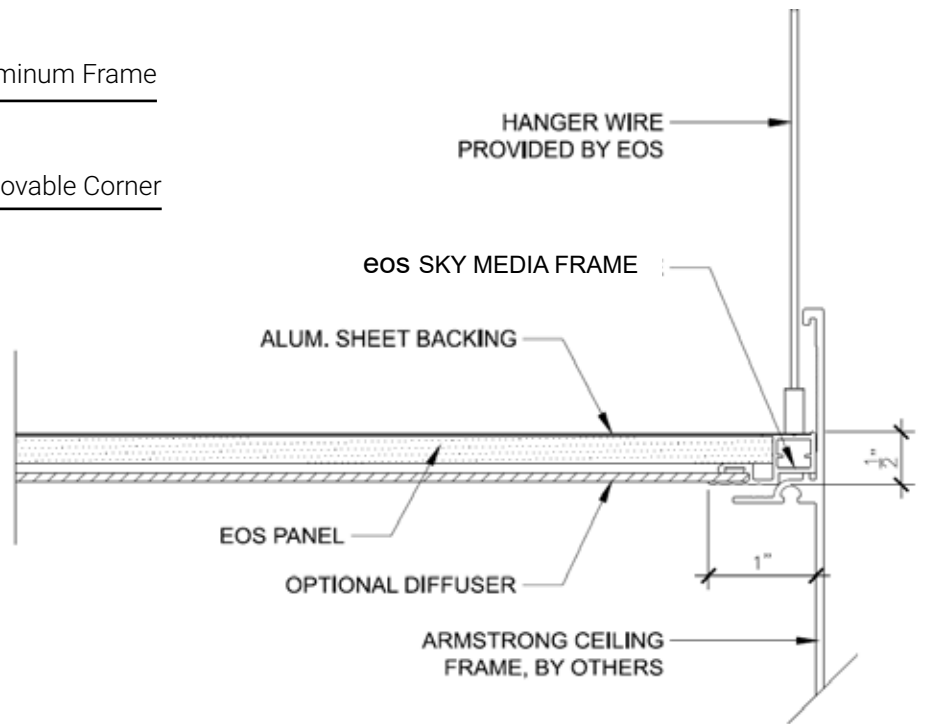

CROSS SECTION OF SKY MEDIA FRAME

MAXIMUM SIZE AND PROPORTIONS WIDTH 78" X HEIGHT 39"	
MINIMUM SIZE AND PROPORTIONS WIDTH 8" X HEIGHT 8"	

MAXIMUM SIZE AND PROPORTIONS WIDTH 118" X HEIGHT 23"