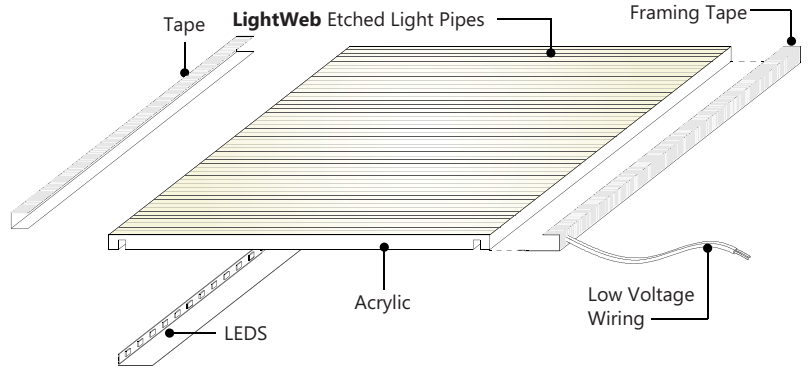

General Specifications (LightPanel™ Only)

LIGHT WEB TECHNOLOGY™:

3D etched patterns to evenly distribute light throughout the panel. Patterns available are GRID, DOT and MICRODOT™

MAXIMUM SIZE:

The maximum size is determined by the frame size
78" x 39" / 118" x 23"

MINIMUM SIZE:

8" X 8"

THICKNESS:

*Thickness is determined by panel shape, size and color temperature.

LONG LIFE:

Over 50,000 hours = Nearly 12 years based on 12 hours a day. Once installed, the LightPanel™ System is virtually maintenance free.

WATTAGE:

4.3 W/Ft. - 12V / 24V Standard Power

5 W / Ft. - 24V - High Power

*ask eos specialist for information on 4400k, RGB, RGBW and Color Tuning options.

POWER OUTPUT:

12VDC or 24VDC Standard and High Power

INPUT VOLTAGE:

100V TO 480V

DIMMABLE:

The system is dimmable to <10% when matched with Dimmable Power Supplies

*hardwired MLV, 0-10V, or remote control plug in.

LEDs:

ANSI Binned LEDs from Tier 1 Suppliers

LED CRI > 80

LED CRT - 2400K - 7500K

DAMP LOCATION:

All panels are damp location rated when driven with a class 2 power supply

HOSPITAL AND MRI SAFE:

The system contains non ferrous materials, making the LightPanel™ safe for MRI suites. The LightPanel™ Power supply must be installed remotely, up to 30 feet from the application.

SERVICE AND INSTALLATION:

Field Serviceable, typically LEDs can be replaced in the field. The LightPanel™ System can be predrilled by our production team with customer's specifications.

*See technical sheet in the back of brochure for disclaimers on how to drill a panel or how to request predrilled holes in a panel for easy installation.

Optional Specifications

COLOR TEMPERATURES:

2400K	4800K
2700K	5300K
3500K	6500K
4000K	7500K UV (Ultraviolet)
4400K	RGB, RGBW and Color Tuning

ADDITIONAL FEATURES:

Standard 12V / 24V Standard Power or 12V / 24V High Power depending on the application.

COMPATIBLE POWER SUPPLIES:

DMX-Compatible
DALI Accessible
Magnetic Low Voltage
Remote Control In-Line Dimmer
0-10V Dimmable
Electronic Static

APPROVALS AND CERTIFICATIONS: