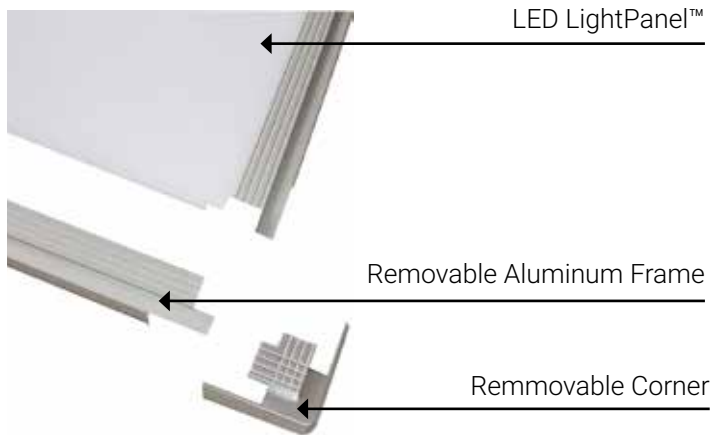

SKY MEDIA FRAME LightPanel™

The **SKY MEDIA FRAME** LightPanel™ is a graphic media frame that functions as a skylight. It transforms rooms and interior spaces that are dark and that receive little to no daylight into restorative beautiful spaces bringing a touch of nature in an otherwise enclosed room.

The **SKY MEDIA FRAME** LightPanel™ can be used to accommodate a large number of applications:

Custom Fixtures, Custom Art Displays, Hospitality, Retail, Healthcare, Residential, Bars , Restaurants, Basements, Libraries and Commercial Interiors.

SKY MEDIA FRAME CORNER DETAIL