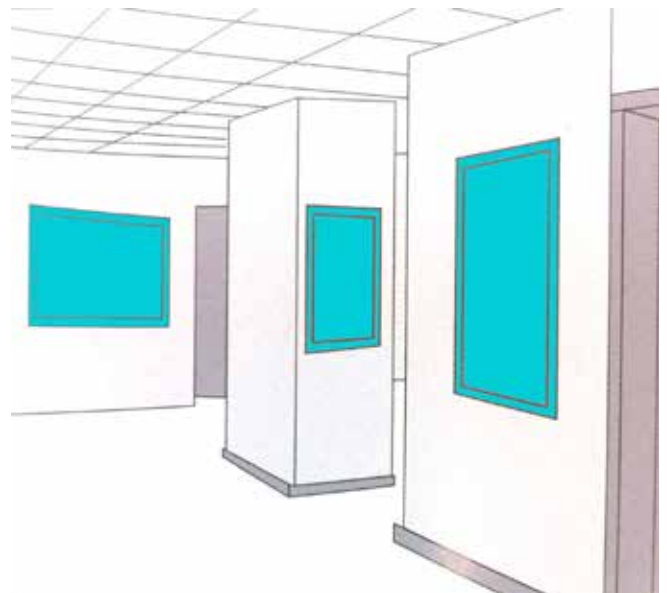

The **SLIM IMAGEART MEDIA FRAME** LightPanel™ may be used for a variety of applications that include:

Branding, Logos, Signage, Custom Fixtures, Custom Art Display, Hospitality, Retail, Healthcare, Residential, Bars , Restaurants and Commercial Interior.

General Features

**SLIM IMAGEART MEDIA FRAME
FRONT CORNER**

**CLOSED SLIM IMAGEART MEDIA FRAME
CORNER DETAIL**

**SLIM IMAGEART MEDIA FRAME
BACK CORNER**

**SLIM IMAGEART MEDIA FRAME WITH
MOUNTING BRACKET**

MOUNTING BRACKET

**SLIM IMAGEART MEDIA FRAME
CROSS SECTION DETAIL**

LAYOUT SCHEME

GRAPHIX MEDIA FRAME MAXIMUM AND MINIMUM SIZES

MAXIMUM SIZE AND PROPORTIONS
WIDTH 78" X HEIGHT 39"

MINIMUM SIZE
AND PROPORTIONS
WIDTH 4" X HEIGHT 4"

MAXIMUM SIZE AND PROPORTIONS
WIDTH 157" X HEIGHT 23"

General Specifications (LightPanel™ Only)

LIGHT WEB TECHNOLOGY™:

3D etched patterns to evenly distribute light throughout the panel. Patterns available are GRID, DOT and MICRODOT™