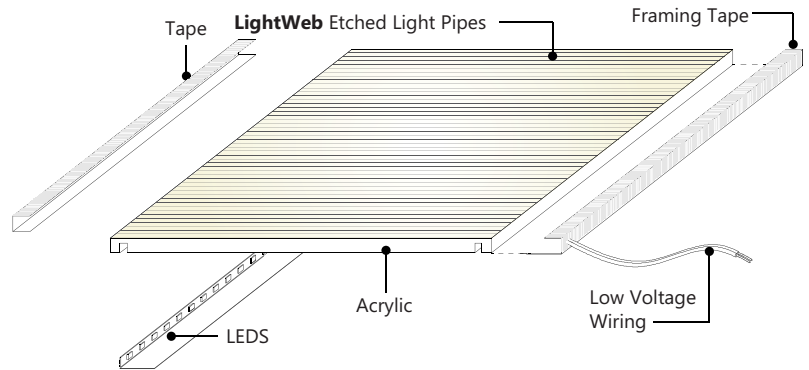

MOUNTING BRACKET

**SLIM IMAGEART MEDIA FRAME
CROSS SECTION DETAIL**

LAYOUT SCHEME

GRAPHIX MEDIA FRAME MAXIMUM AND MINIMUM SIZES

MAXIMUM SIZE AND PROPORTIONS
WIDTH 78" X HEIGHT 39"

MINIMUM SIZE
AND PROPORTIONS
WIDTH 4" X HEIGHT 4"

MAXIMUM SIZE AND PROPORTIONS
WIDTH 157" X HEIGHT 23"

General Specifications (LightPanel™ Only)

LIGHT WEB TECHNOLOGY™:

3D etched patterns to evenly distribute light throughout the panel. Patterns available are GRID, DOT and MICRODOT™