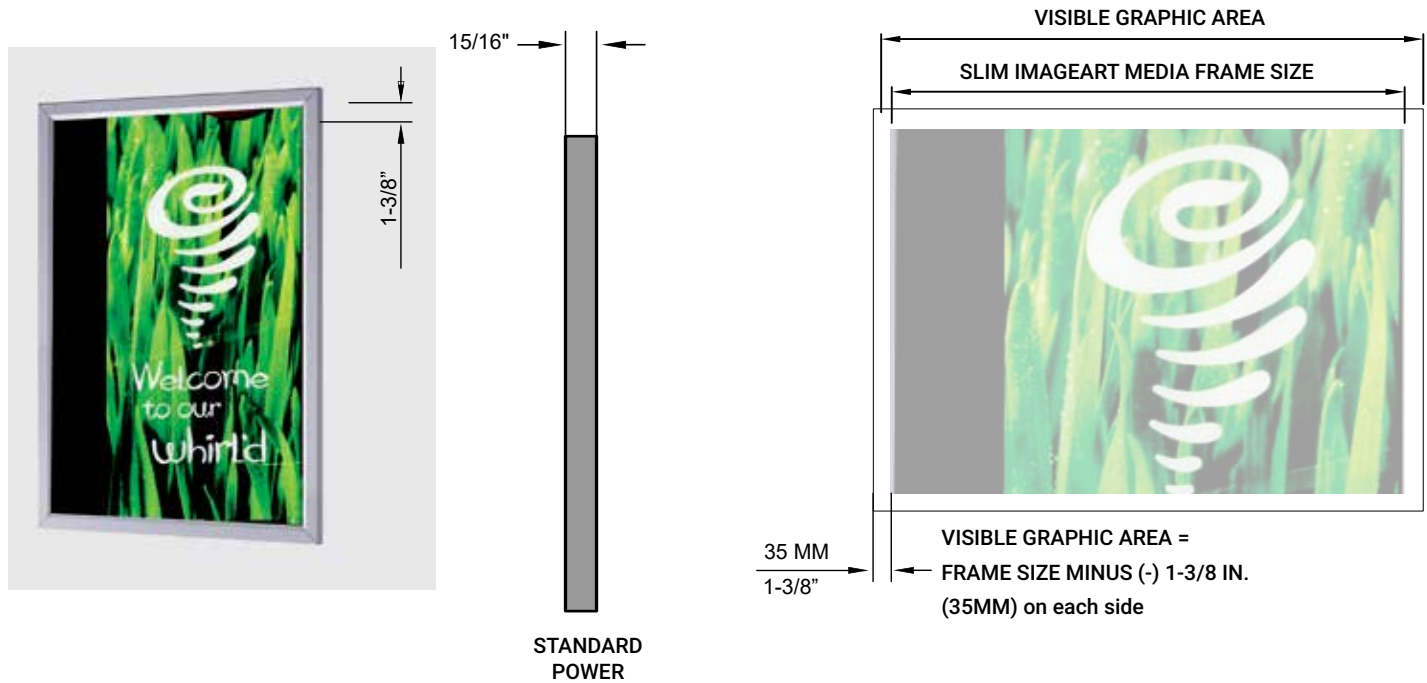

The **SLIM IMAGEART MEDIA FRAME** LightPanel™ may be used for a variety of applications that include:

Branding, Logos, Signage, Custom Fixtures, Custom Art Display, Hospitality, Retail, Healthcare, Residential, Bars , Restaurants and Commercial Interior.

General Features

**SLIM IMAGEART MEDIA FRAME
FRONT CORNER**

**CLOSED SLIM IMAGEART MEDIA FRAME
CORNER DETAIL**

**SLIM IMAGEART MEDIA FRAME
BACK CORNER**

**SLIM IMAGEART MEDIA FRAME WITH
MOUNTING BRACKET**

MOUNTING BRACKET

**SLIM IMAGEART MEDIA FRAME
CROSS SECTION DETAIL**

LAYOUT SCHEME

GRAPHIX MEDIA FRAME MAXIMUM AND MINIMUM SIZES

MAXIMUM SIZE AND PROPORTIONS
WIDTH 78" X HEIGHT 39"

MINIMUM SIZE
AND PROPORTIONS
WIDTH 4" X HEIGHT 4"

MAXIMUM SIZE AND PROPORTIONS
WIDTH 157" X HEIGHT 23"

General Specifications (LightPanel™ Only)

LIGHT WEB TECHNOLOGY™:

3D etched patterns to evenly distribute light throughout the panel. Patterns available are GRID, DOT and MICRODOT™