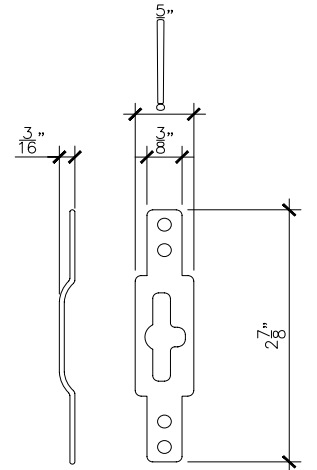

General Features

**SLIM IMAGEART MEDIA FRAME
FRONT CORNER**

**CLOSED SLIM IMAGEART MEDIA FRAME
CORNER DETAIL**

**SLIM IMAGEART MEDIA FRAME
BACK CORNER**

**SLIM IMAGEART MEDIA FRAME WITH
MOUNTING BRACKET**

MOUNTING BRACKET

**SLIM IMAGEART MEDIA FRAME
CROSS SECTION DETAIL**

LAYOUT SCHEME

GRAPHIX MEDIA FRAME MAXIMUM AND MINIMUM SIZES

MAXIMUM SIZE AND PROPORTIONS
WIDTH 78" X HEIGHT 39"

MINIMUM SIZE
AND PROPORTIONS
WIDTH 4" X HEIGHT 4"

MAXIMUM SIZE AND PROPORTIONS
WIDTH 157" X HEIGHT 23"

General Specifications (LightPanel™ Only)

LIGHT WEB TECHNOLOGY™:

3D etched patterns to evenly distribute light throughout the panel. Patterns available are GRID, DOT and MICRODOT™

MAXIMUM SIZE:

The maximum size is determined by the frame size 78" x 39" / 157" x 23"

MINIMUM SIZE:

4" X 4"

THICKNESS:

1/4" to 7/16"

*Thickness is determined by panel shape

LONG LIFE: