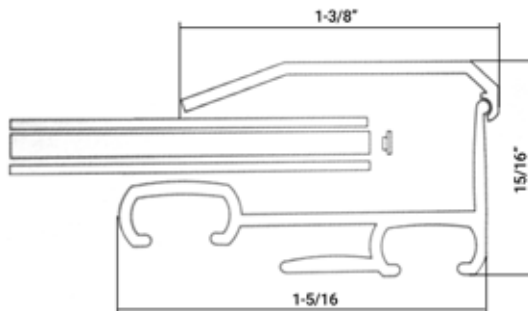

General Features

**SLIM IMAGEART MEDIA FRAME
FRONT CORNER**

**CLOSED SLIM IMAGEART MEDIA FRAME
CORNER DETAIL**

**SLIM IMAGEART MEDIA FRAME
BACK CORNER**

**SLIM IMAGEART MEDIA FRAME WITH
MOUNTING BRACKET**

MOUNTING BRACKET

**SLIM IMAGEART MEDIA FRAME
CROSS SECTION DETAIL**

LAYOUT SCHEME

GRAPHIX MEDIA FRAME MAXIMUM AND MINIMUM SIZES

MAXIMUM SIZE AND PROPORTIONS
WIDTH 78" X HEIGHT 39"

MINIMUM SIZE
AND PROPORTIONS
WIDTH 4" X HEIGHT 4"

MAXIMUM SIZE AND PROPORTIONS
WIDTH 157" X HEIGHT 23"

General Specifications (LightPanel™ Only)

LIGHT WEB TECHNOLOGY™:

3D etched patterns to evenly distribute light throughout the panel. Patterns available are GRID, DOT and MICRODOT™