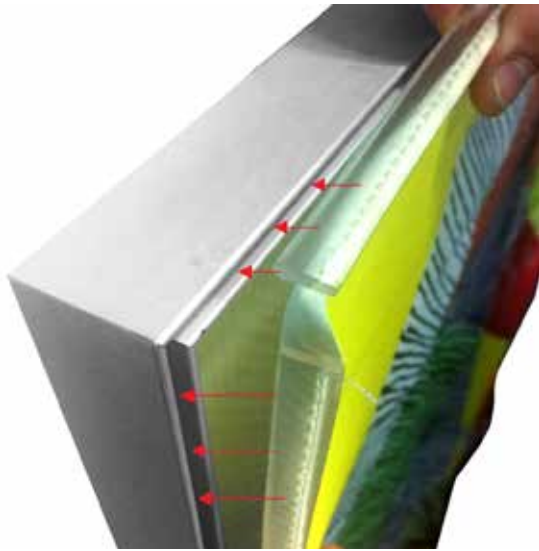

- Fabric light box
- Suitable Size: ALL
- Visible surface: Single
- Input Voltage: LED 12V / 24V
- Frame color: Oxidated alloy aluminum, other colors can be customized

FABRIC LIGHT BOX - CROSS SECTION

FABRIC LIGHT BOX - WALL SECTION

General Specifications (LightPanel™ Only)

LIGHT WEB TECHNOLOGY™:

3D etched patterns to evenly distribute light throughout the panel. Patterns available are GRID, DOT and MICRODOT™

MAXIMUM SIZE:

The maximum size is determined by the frame size
118" x 78" / 157" x 63"