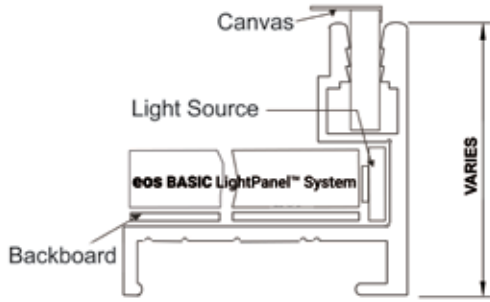

FABRIC LIGHT BOX - CROSS SECTION