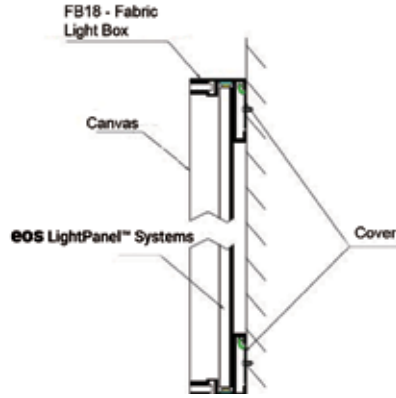

- Fabric light box
- Suitable Size: ALL
- Visible surface: Single
- Input Voltage: LED 12V / 24V
- Frame color: Oxidated alloy aluminum, other colors can be customized

FABRIC LIGHT BOX - CROSS SECTION

FABRIC LIGHT BOX - WALL SECTION

General Specifications (LightPanel™ Only)

LIGHT WEB TECHNOLOGY™:

3D etched patterns to evenly distribute light throughout the panel. Patterns available are GRID, DOT and MICRODOT™

MAXIMUM SIZE:

The maximum size is determined by the frame size
118" x 78" / 157" x 63"