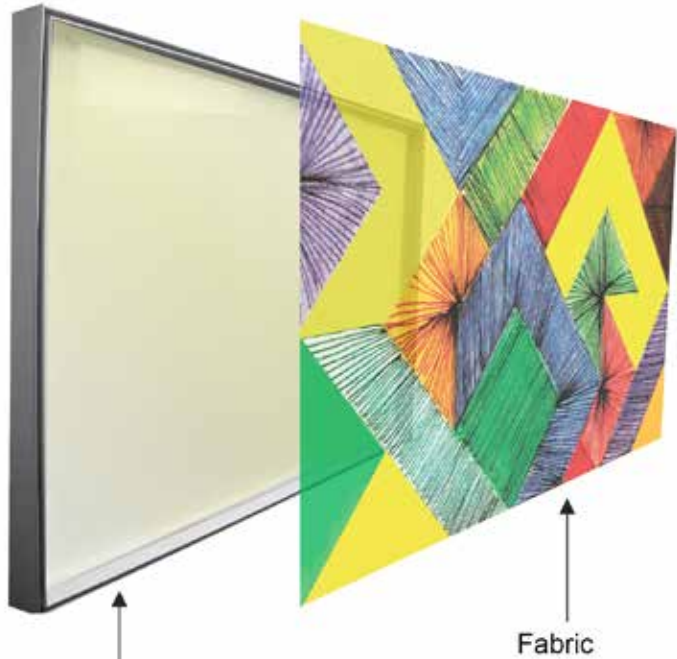

FABRIK MEDIA FRAME LightPanel™

The **FABRIK MEDIA FRAME** LightPanels™ are designed to give designers options to display graphics and media.

The **FABRIK MEDIA FRAME** LightPanel™ is a back-lit custom fabric display that gives a soft feel to graphics and artwork with the greatest visual impact.

The **FABRIK MEDIA FRAME** LightPanel™ can be used to accommodate a large number of applications:

Branding, Logos, Signage, Custom Fixtures, Custom Art Displays, Hospitality, Retail Display, Healthcare, Residential, Bars, Restaurants and Commercial Interiors.

- Fabric light box
- Suitable Size: ALL
- Visible surface: Single
- Input Voltage: LED 12V / 24V
- Frame color: Oxidated alloy aluminum, other colors can be customized

FABRIC LIGHT BOX - CROSS SECTION

FABRIC LIGHT BOX - WALL SECTION

General Specifications (LightPanel™ Only)

LIGHT WEB TECHNOLOGY™:

3D etched patterns to evenly distribute light throughout the panel. Patterns available are GRID, DOT and MICRODOT™

MAXIMUM SIZE:

The maximum size is determined by the frame size
118" x 78" / 157" x 63"