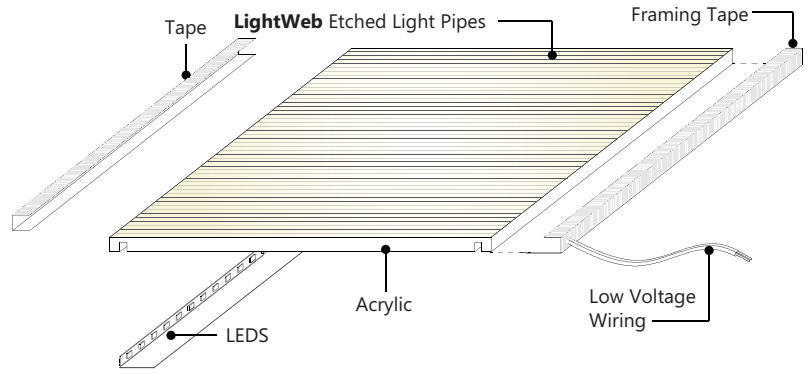

- Fabric light box
- Suitable Size: ALL
- Visible surface: Single
- Input Voltage: LED 12V / 24V
- Frame color: Oxidated alloy aluminum, other colors can be customized

FABRIC LIGHT BOX - CROSS SECTION

FABRIC LIGHT BOX - WALL SECTION

INSERT PRINTED FABRIC INTO THE GAP OF THE LIGHT BOX ALUMINUM FRAME

FOLD PRINTED FABRIC BEFORE INSERTING INTO THE GAP OF THE LIGHT BOX

APPROVALS AND CERTIFICATIONS:

COMPATIBLE POWER SUPPLIES:

- DMX-Compatible
- DALI Compatible
- Magnetic Low Voltage
- Remote Control In-Line Dimmer
- 0-10V Dimmable
- Electronic Static

General Specifications (LightPanel™ Only)

LIGHT WEB TECHNOLOGY™:

3D etched patterns to evenly distribute light throughout the panel. Patterns available are GRID, DOT and MICRODOT™

MAXIMUM SIZE:

The maximum size is determined by the frame size
118" x 78" / 157" x 63"