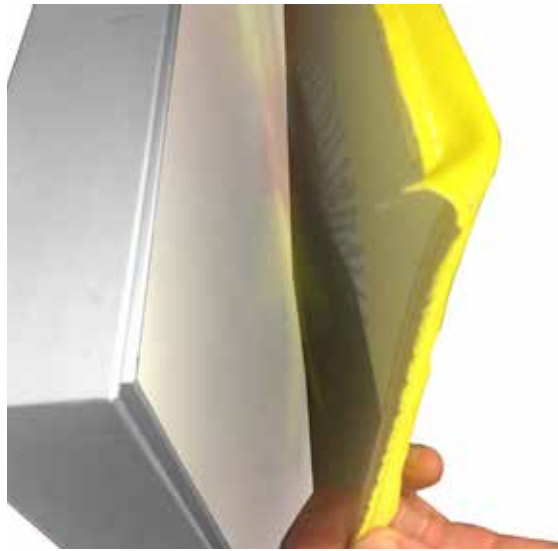

The **FABRIK MEDIA FRAME** LightPanel™ can be used to accommodate a large number of applications:

Branding, Logos, Signage, Custom Fixtures, Custom Art Displays, Hospitality, Retail Display, Healthcare, Residential, Bars, Restaurants and Commercial Interiors.

- Fabric light box
- Suitable Size: ALL
- Visible surface: Single
- Input Voltage: LED 12V / 24V
- Frame color: Oxidated alloy aluminum, other colors can be customized

FABRIC LIGHT BOX - CROSS SECTION

FABRIC LIGHT BOX - WALL SECTION

INSERT PRINTED FABRIC INTO THE GAP OF THE LIGHT BOX ALUMINUM FRAME

FOLD PRINTED FABRIC BEFORE INSERTING INTO THE GAP OF THE LIGHT BOX

APPROVALS AND CERTIFICATIONS:

COMPATIBLE POWER SUPPLIES:

- DMX-Compatible
- DALI Compatible
- Magnetic Low Voltage
- Remote Control In-Line Dimmer
- 0-10V Dimmable
- Electronic Static

General Specifications (LightPanel™ Only)

LIGHT WEB TECHNOLOGY™:

3D etched patterns to evenly distribute light throughout the panel. Patterns available are GRID, DOT and MICRODOT™

MAXIMUM SIZE:

The maximum size is determined by the frame size
118" x 78" / 157" x 63"