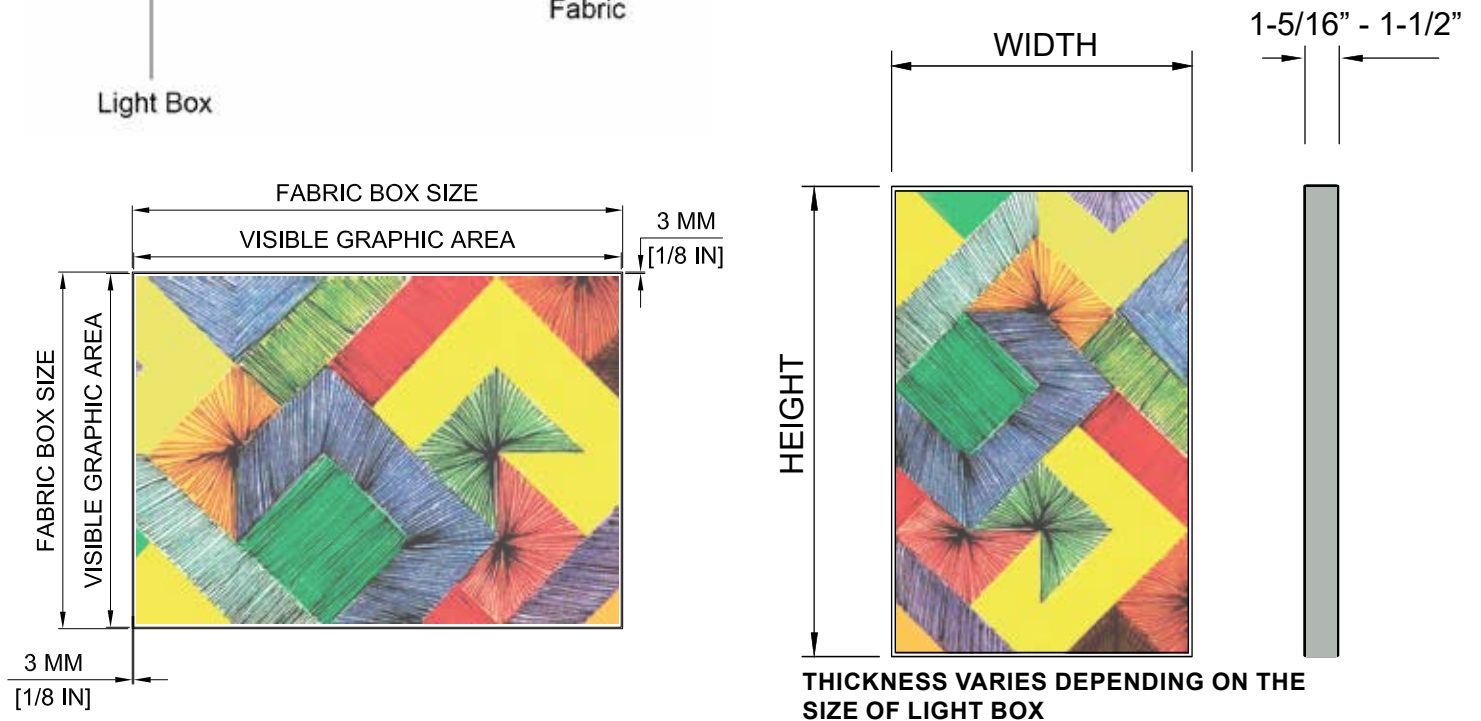

FABRIK MEDIA FRAME LightPanel™

The **FABRIK MEDIA FRAME** LightPanels™ are designed to give designers options to display graphics and media.

The **FABRIK MEDIA FRAME** LightPanel™ is a back-lit custom fabric display that gives a soft feel to graphics and artwork with the greatest visual impact.

The **FABRIK MEDIA FRAME** LightPanel™ can be used to accommodate a large number of applications:

Branding, Logos, Signage, Custom Fixtures, Custom Art Displays, Hospitality, Retail Display, Healthcare, Residential, Bars, Restaurants and Commercial Interiors.

- Fabric light box
- Suitable Size: ALL
- Visible surface: Single
- Input Voltage: LED 12V / 24V
- Frame color: Oxidated alloy aluminum, other colors can be customized