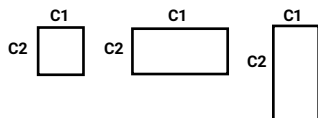

C. DIMENSIONS (GENERATED BY CLIENT)

- **C1**- Top Dimension
- **C2**- Side Dimension
- For shapes indicated below, shapes that are not illustrated are considered custom and require CAD