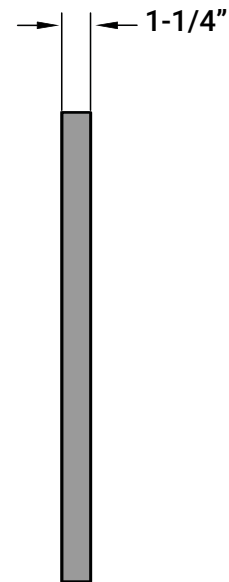

## General Features

**GRAPHIX MEDIA FRAME CORNER FRONT DETAIL**

**GRAPHIX MEDIA FRAME CORNER BACK DETAIL**

**GRAPHIX MEDIA FRAME CROSS SECTION**

**GRAPHIX MEDIA FRAME MOUNTING BRACKET**

STANDARD POWER

HIGH POWER

VISIBLE GRAPHIC AREA

LAYOUT SCHEME

### MAXIMUM SIZE:

The maximum size is determined by the frame size  
78" x 39" / 157" x 23"

### THICKNESS:

1/4" to 7/16"

\*Thickness is determined by panel shape