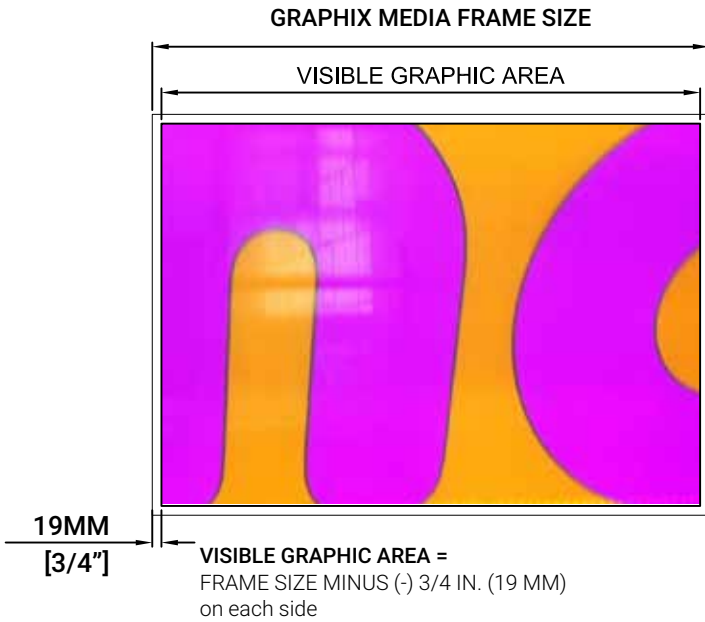

# GRAPHIX MEDIA FRAME

The **GRAPHIX MEDIA FRAME** LightPanels™ are designed to give designers options to display graphics and media.

The **GRAPHIX MEDIA FRAME** LightPanel™ is a Snap Frame that accomadates graphics and promotional signage and materials. The media graphics are backlit by evenly distributed light for beautiful displays that promote product or display artwork.

## General Features

**GRAPHIX MEDIA FRAME CORNER FRONT DETAIL**

**GRAPHIX MEDIA FRAME CORNER BACK DETAIL**

**GRAPHIX MEDIA FRAME CROSS SECTION**

**GRAPHIX MEDIA FRAME MOUNTING BRACKET**

STANDARD POWER

HIGH POWER

VISIBLE GRAPHIC AREA

LAYOUT SCHEME

### MAXIMUM SIZE:

The maximum size is determined by the frame size  
78" x 39" / 157" x 23"