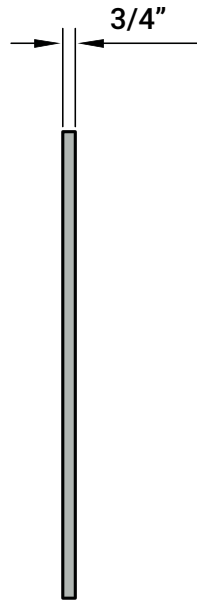

## General Features

**GRAPHIX MEDIA FRAME CORNER FRONT DETAIL**

**GRAPHIX MEDIA FRAME CORNER BACK DETAIL**

**GRAPHIX MEDIA FRAME CROSS SECTION**

**GRAPHIX MEDIA FRAME MOUNTING BRACKET**

STANDARD POWER

HIGH POWER

VISIBLE GRAPHIC AREA

LAYOUT SCHEME

### MAXIMUM SIZE:

The maximum size is determined by the frame size  
78" x 39" / 157" x 23"

### THICKNESS:

1/4" to 7/16"

\*Thickness is determined by panel shape