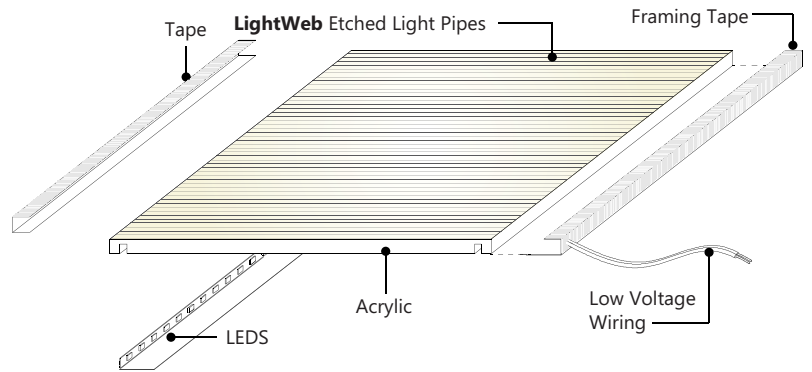

## General Features

**GRAPHIX MEDIA FRAME CORNER FRONT DETAIL**

**GRAPHIX MEDIA FRAME CORNER BACK DETAIL**

**GRAPHIX MEDIA FRAME CROSS SECTION**

**GRAPHIX MEDIA FRAME MOUNTING BRACKET**

STANDARD POWER

HIGH POWER

VISIBLE GRAPHIC AREA

LAYOUT SCHEME

### LIGHT WEB TECHNOLOGY™:

3D etched patterns to evenly distribute light throughout the panel. Patterns available are GRID, DOT and MICRODOT™