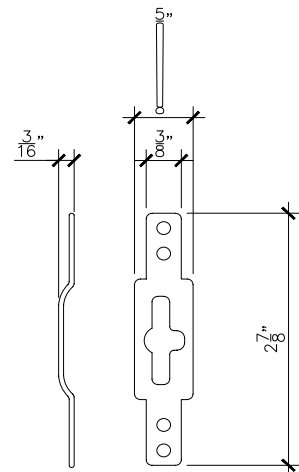

## General Features

**GRAPHIX MEDIA FRAME CORNER FRONT DETAIL**

**GRAPHIX MEDIA FRAME CORNER BACK DETAIL**

**GRAPHIX MEDIA FRAME CROSS SECTION**

**GRAPHIX MEDIA FRAME MOUNTING BRACKET**

STANDARD POWER

HIGH POWER

### MAXIMUM SIZE:

The maximum size is determined by the frame size  
78" x 39" / 157" x 23"