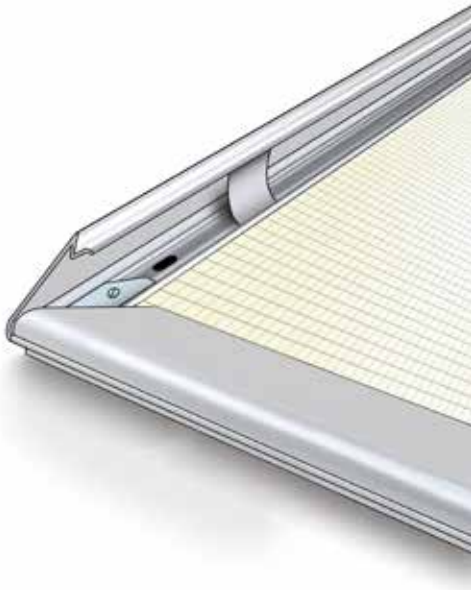

GRAPHIX MEDIA FRAME

The **GRAPHIX MEDIA FRAME** LightPanels™ are designed to give designers options to display graphics and media.

The **GRAPHIX MEDIA FRAME** LightPanel™ is a Snap Frame that accomadates graphics and promotional signage and materials. The media graphics are backlit by evenly distributed light for beautiful displays that promote product or display artwork.

The **GRAPHIX MEDIA FRAME** LightPanel™ may be used for a variety of applications that include:

Branding, Logos, Signage, Custom Fixtures, Custom Art Display, Hospitality, Retail, Healthcare, Residential, Bars , Restaurants and Commercial Interior.

General Features

GRAPHIX MEDIA FRAME CORNER FRONT DETAIL