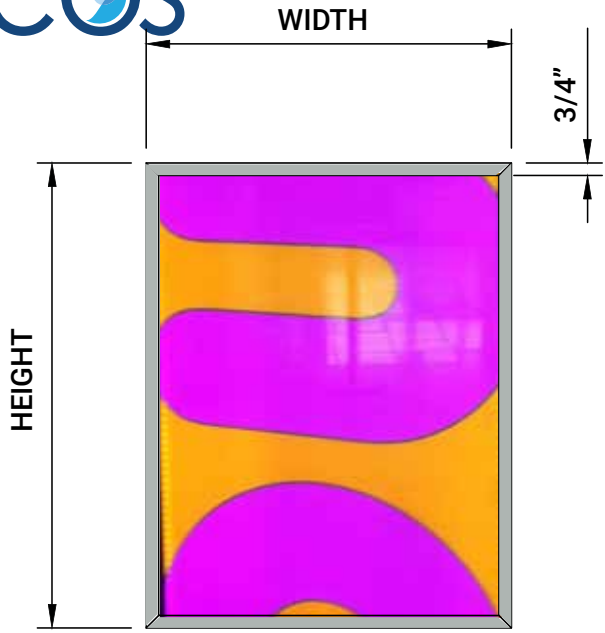

## General Features

**GRAPHIX MEDIA FRAME CORNER FRONT DETAIL**

**GRAPHIX MEDIA FRAME CORNER BACK DETAIL**

**GRAPHIX MEDIA FRAME CROSS SECTION**

**GRAPHIX MEDIA FRAME MOUNTING BRACKET**

STANDARD POWER

HIGH POWER

VISIBLE GRAPHIC AREA

LAYOUT SCHEME

### MAXIMUM SIZE:

The maximum size is determined by the frame size  
78" x 39" / 157" x 23"