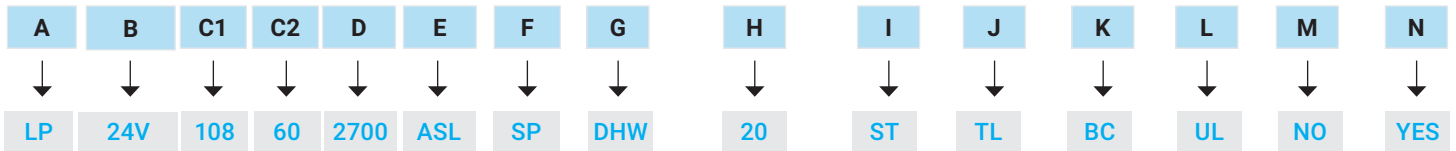

Product Specification Ordering Form

NAME:			PROJECT NAME:			ADDRESS:		
PHONE:			PROJECT LOCATION:			CITY:		
EMAIL:			ANTICIPATED DELIVERY DATE:			ZIP CODE:		
COMPANY NAME:			PROJECT ARCHITECT:			FREIGHT METHOD:		

QTY	A	B	C1	C2	D	E	F	G	H	I	J	K	L	M	N
	PANEL TYPE	VOLTAGE	DIMENSIONS (INCHES) TOP SIDE		COLOR TEMP	LED SIDES	LED POWER	POWER SUPPLY	IF CURVED PANEL SPECIFY RADIUS (INCHES)	CORD LENGTH	CORD LOCATION	CORD COLOR	UL RATING	DIFFUSER	WATER-PROOF
5	LP	24V	48	50	2700	ASL	SP	DHW	20	ST	TL	BC	UL	NO	YES

PLEASE FILL OUT THE FORM ON THE PREVIOUS PAGE USING THIS KEY AND SAMPLE ABOVE

KEY:

A. PANEL TYPE

LP - BASIC LightPanel™ (use for CURVED Panel as well)
LF - FRAMED
LightPanel™ with C Channel 7/16"
LightPanel™ with J1 Channel 1/4"
LightPanel™ with J2 Channel 5/16"
LF - MEDIA FRAME
GRAPHIX LightPanel™ -3/4" x 3/4"
SLIM IMAGEART LightPanel™ -1 - 3/8" x 15/16"
IMAGEART LightPanel™ -1 - 3/8" x 1- 1/4"
WINDOW LightPanel™ with Square Profile
ACRYLIC LightPanel™ with Clear Acrylic Frame
MAGNETIC LightPanel™ with Magnetic Frame
FABRIK LightPanel™ eos Fabric Light Box
SKY LightPanel™ - Suspended Frame
CP - CRYSTAL LightPanel™
CF - CRYSTAL LightPanel™ with C Channel 7/16"

B. VOLTAGE

12V - 12V
24V - 24V

C. DIMENSIONS (GENERATED BY CLIENT)

C1- Top Dimension
C2- Side Dimension
* For shapes indicated below, shapes that are not illustrated are considered custom and require CAD

D. COLOR TEMP

2400 - 2400K
2700 - 2700K
3000 - 3000K
3500 - 3500K
4000 - 4000K
4400 - 4400K
4800 - 4800K
5300 - 5300K
6500 - 6500K
7500 - 7500K
UV - Ultraviolet
RGB - Color Changing
RGBW - Color Changing + White
CT- Color Tuning

E. LED SIDES

1SL - One Side
2SL - Two Sides
3SL - Three Sides
4SL - Four Sides

F. LED POWER

SP- Standard Power
HP- High Power

G. POWER SUPPLY INFO

PI - Plug In, DC Jack
DPI - Dimmable Plug in w/ remote
HW - Hardwired, Bare
DHW - Dimmable Hardwired
REM - RGB Remote Control
DMX - DMX /DALI
0-10V - 0-10V Dimmable Hardwire
MAG - Magnetic Dimmable Hardwire

H. CURVED LightPanel™ Radius

*Indicate Radius in inches

I. POWER CORD LENGTH

ST - Standard -9.8 ft.
CT - Custom Length ____ ft.

J. POWER CORD EXIT

TL - Top Left Corner
TR - Top Right Corner
STL - Side Top Left Corner
STR - Side Top Right Corner
BL - Bottom Left Corner
BR - Bottom Right Corner
SBL - Side Bottom Left Corner
SBR - Side Bottom Right Corner

K. POWER CORD COLOR

BC - Black
WC - White

L. UL RATING

UL - Architectural Lighting
UR - Signage

M. OPTIONAL 2MM DIFFUSION COVER

Y-Yes
N-No

N. WATERPROOF

Y-Yes
N-No