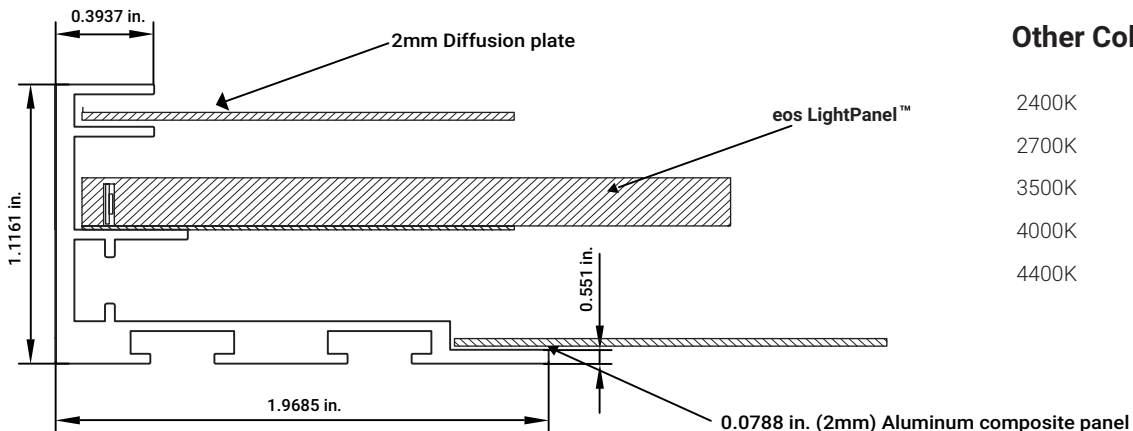

CLOUD MEDIA FRAME Profile Section

Other Color Temperatures:

- 2400K
- 2700K
- 3500K
- 4000K
- 4400K
- 4800K
- 5300K
- 6500K
- 7500K UV (Ultraviolet)
- RGB, RGBW
- Color Tuning