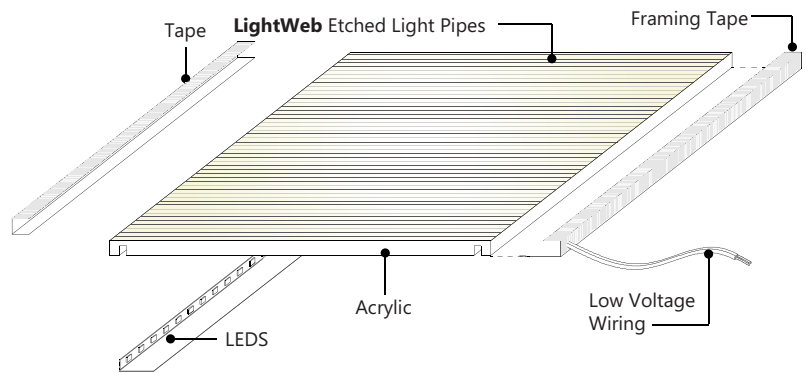

CLOUD MEDIA FRAME

The **CLOUD MEDIA FRAME** is a ceiling fixture designed to hold an eos LightPanel™ with a diffuser in a single aluminum profile assembly.

The **CLOUD MEDIA FRAME** is a square aluminum profile ceiling fixture with a clean modern aesthetic. Available in glossy and matte finish options. The **CLOUD MEDIA FRAME** can be suspended or used as a flush ceiling fixture or awning.

RGBW Option

CLOUD MEDIA FRAME Profile Section

Other Color Temperatures:

- 2400K
- 2700K
- 3500K
- 4000K
- 4400K
- 4800K
- 5300K
- 6500K
- 7500K UV (Ultraviolet)
- RGB, RGBW
- Color Tuning

Back of CLOUD MEDIA FRAME

Front of CLOUD MEDIA FRAME

Suspended CLOUD MEDIA FRAME Detail

General Specifications (LightPanel™ Only)

LIGHT WEB TECHNOLOGY™:

3D etched patterns to evenly distribute light throughout the panel. Patterns available are GRID, DOT and MICRODOT™