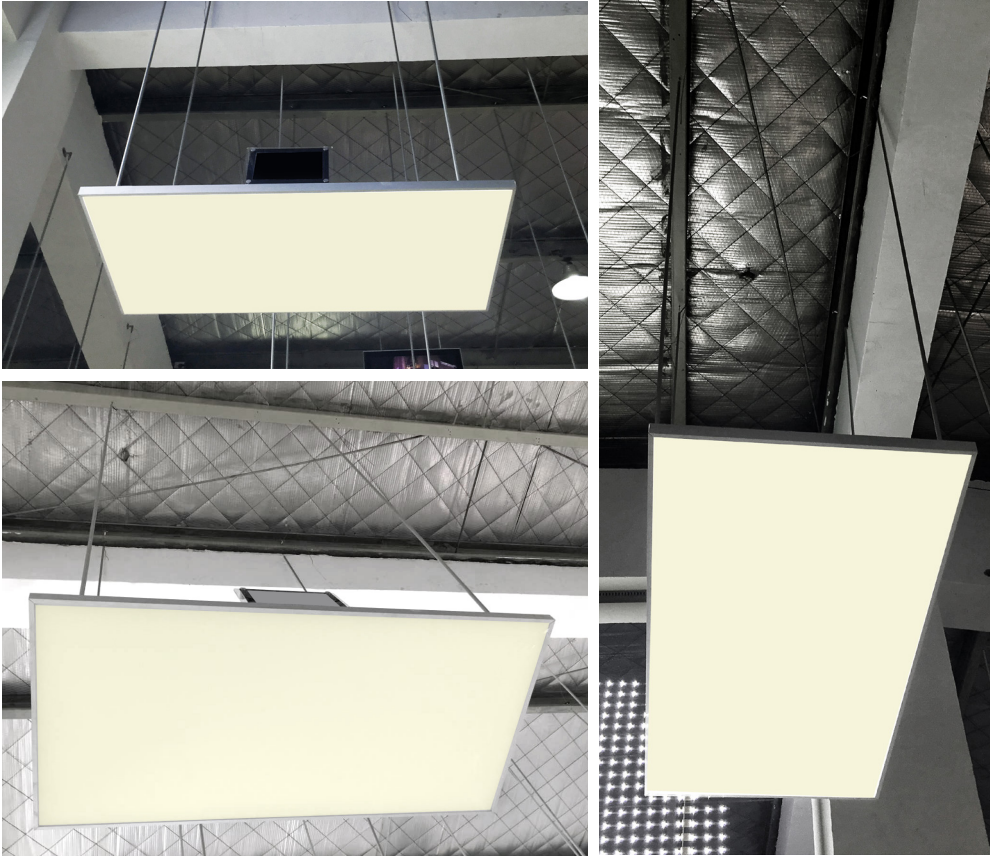

CLOUD MEDIA FRAME

The **CLOUD MEDIA FRAME** is a ceiling fixture designed to hold an eos LightPanel™ with a diffuser in a single aluminum profile assembly.

The **CLOUD MEDIA FRAME** is a square aluminum profile ceiling fixture with a clean modern aesthetic. Available in glossy and matte finish options. The **CLOUD MEDIA FRAME** can be suspended or used as a flush ceiling fixture or awning.

Available in waterproof versions and suitable for the following applications:

Hospitality, Retail, Healthcare, Residential, Bars , Restaurants, Commercial Interiors. Available in waterproof options for exterior applications.

RGBW Option