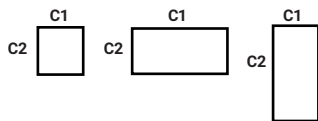

Product Specification Ordering Form

NAME:			PROJECT NAME:			ADDRESS:		
PHONE:			PROJECT LOCATION:			CITY:		
EMAIL:			ANTICIPATED DELIVERY DATE:			ZIP CODE:		
COMPANY NAME:			PROJECT ARCHITECT:			FREIGHT METHOD:		

QTY	A	B	C1	C2	D	E	F	G	H	I	J	K	L	M	N
	PANEL TYPE	VOLTAGE	DIMENSIONS (INCHES) TOP SIDE		COLOR TEMP	LED SIDES	LED POWER	POWER SUPPLY	IF CURVED PANEL SPECIFY RADIUS (INCHES)	CORD LENGTH	CORD LOCATION	CORD COLOR	UL RATING	DIFFUSER	WATER-PROOF
5	LP	24V	48	50	2700	ASL	SP	DHW	20	ST	TL	BC	UL	NO	YES

PLEASE FILL OUT THE FORM ON THE PREVIOUS PAGE USING THIS KEY AND SAMPLE ABOVE

KEY:

A. PANEL TYPE

LP - BASIC LightPanel™ (use for CURVED Panel as well)
LF - FRAMED
LightPanel™ with C Channel 7/16"
LightPanel™ with J1 Channel 1/4"
LightPanel™ with J2 Channel 5/16"
LF - MEDIA FRAME
GRAPHIX LightPanel™ -3/4" x 3/4"
SLIM IMAGEART LightPanel™ -1 - 3/8" x 15/16"
IMAGEART LightPanel™ -1 - 3/8" x 1- 1/4"
WINDOW LightPanel™ with Square Profile
ACRYLIC LightPanel™ with Clear Acrylic Frame
MAGNETIC LightPanel™ with Magnetic Frame
FABRIK LightPanel™ eos Fabric Light Box
SKY LightPanel™ - Suspended Frame
CP - CRYSTAL LightPanel™
CF - CRYSTAL LightPanel™ with C Channel 7/16"

B. VOLTAGE

12V - 12V
24V - 24V

C. DIMENSIONS (GENERATED BY CLIENT)

C1- Top Dimension
C2- Side Dimension
* For shapes indicated below, shapes that are not illustrated are considered custom and require CAD

D. COLOR TEMP

2400 - 2400K
2700 - 2700K
3000 - 3000K
3500 - 3500K
4000 - 4000K
4400 - 4400K
4800 - 4800K
5300 - 5300K
6500 - 6500K
7500 - 7500K
UV - Ultraviolet
RGB - Color Changing
RGBW - Color Changing + White
CT- Color Tuning

E. LED SIDES

1SL - One Side
2SL - Two Sides
3SL - Three Sides
4SL - Four Sides

F. LED POWER

SP- Standard Power
HP- High Power

G. POWER SUPPLY INFO